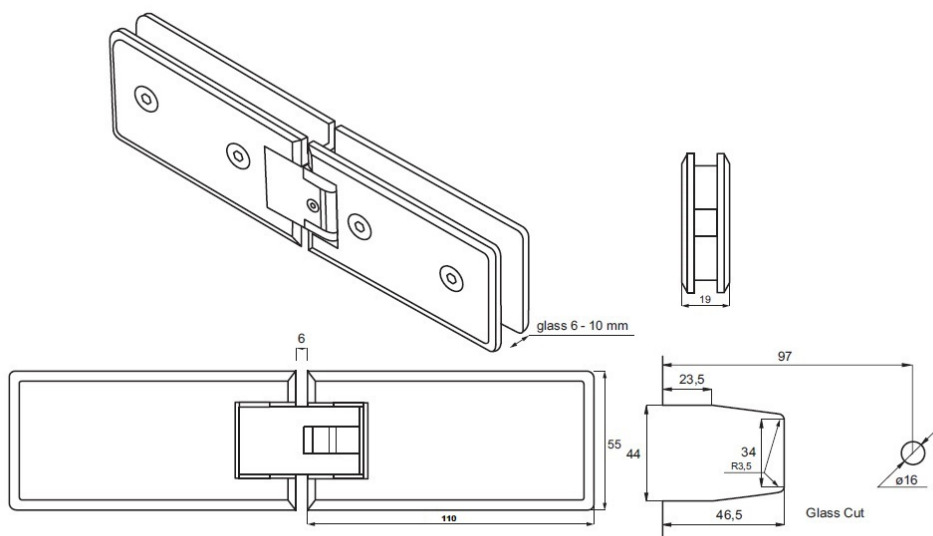

PRODUCT SHEET

Description:

Shower Hinge "Linz", 180DG, Brushed Brass, Glass/Glass, 6- 10mm Glass Thickness,W/15DG Angle Adjustment Function & 15DG, Return Function, Brass Material, Rectangular Shape W/, Chamfered Edges

Item number:

15.26.747-7

Units	Box	Carton	HS Code	Barcode
Pcs.		10	8302100090	 5704866513920

SISO A/S

Mileparken 11
DK-2740 Skovlunde
Denmark
VAT: DK 24786013

Phone +45 45 830 900

www.siso.dk
siso@siso.dk

Danske Bank
Nytorv Branch
Copenhagen
SWIFT: DABADKKK

Account no.
4180 3112 112936
IBAN Account
DK7230003112112936